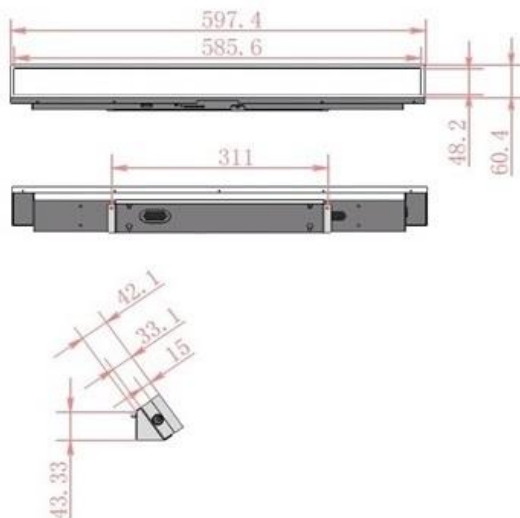

23.6 Zoll Video LCD Monitor

Specifications

| | |
|---------------------|--|
| Part Number | CRY-MBVI-2300UW (Optional: 2300UW-HD) |
| Image Size | 23.6 Zoll (586 x 50 mm) |
| Image Resolution | 1920 (H) x 158 (V) Pixel |
| Brightness | 500 cd/m ² |
| Viewing Angle | H 178° / V 178° |
| Operating System | Android, 4GB DDR, 128GB SSD |
| Backlight | LED / Long Life / 35'000 Hours |
| Connectivity | Mirco USB, MicroSD Card, WIFI Antenna (Optional: HDMI) |
| Power / Consumption | 12 VDC / 2 A |
| Material | Metal housing, black |
| Temperature Range | 0°C - 40°C |
| Weight | 1.0 KG |
| Certification | FCC / CE / RoHS / UL |
| Dimensions | 600 x 60 x 21 mm (W/H/D) |
| Options | Touch-Screen, customer-specific colour, etc. |